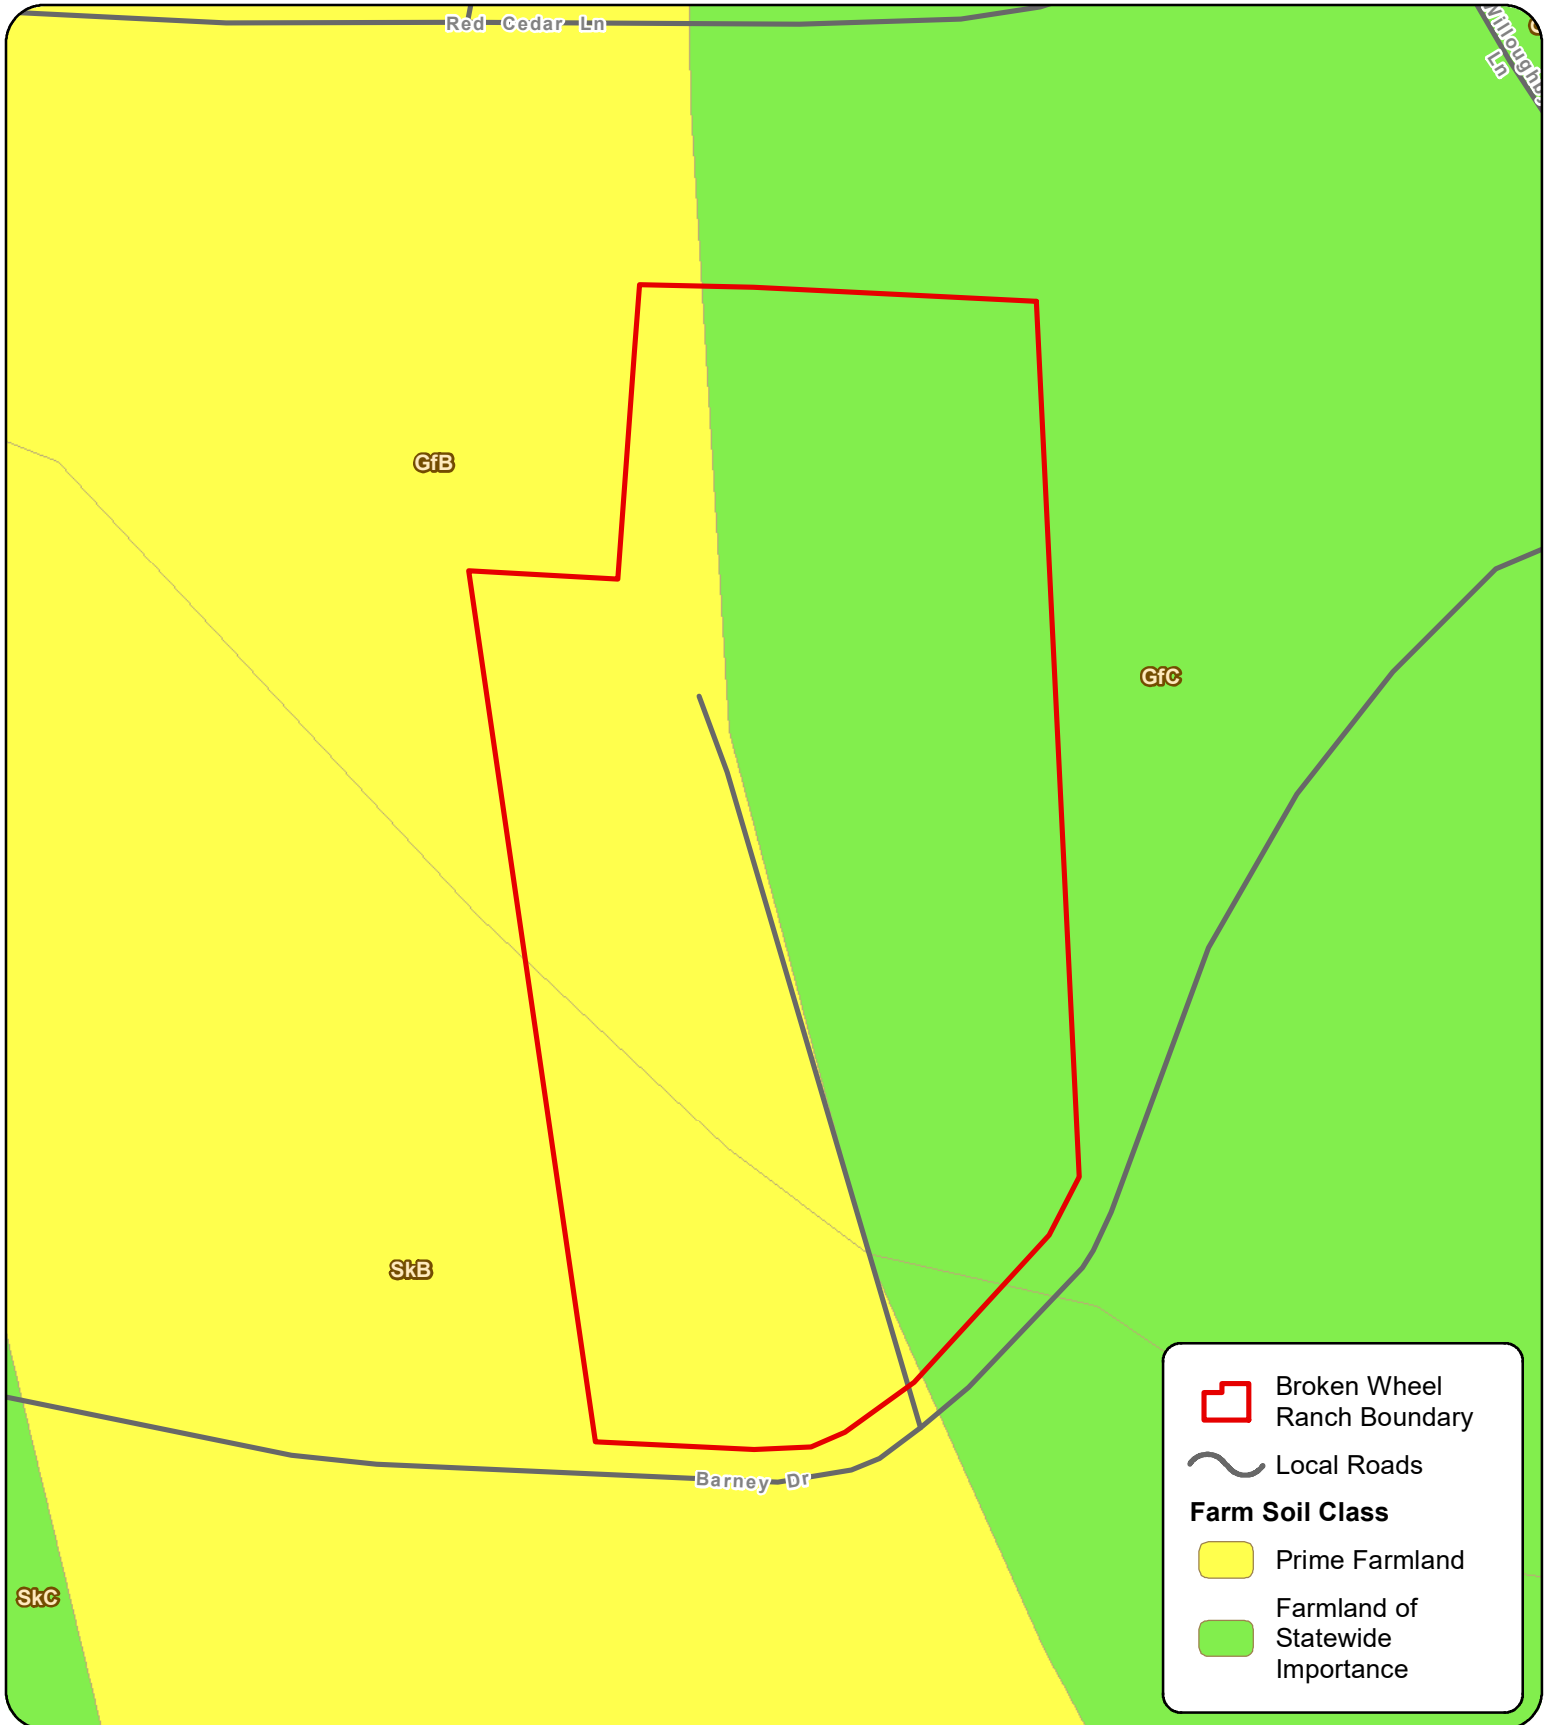

HUDSON VALLEY
**FARMLINK
NETWORK**

A Project of American Farmland Trust

Broken Wheel Ranch
5 Acres-Dutchess County
www.HudsonValleyFarmlandFinder.com

For illustration purposes only, not for legal or navigational use.
Data Sources: NYSGIS Clearinghouse, USDA NRCS, USGS, USFWS