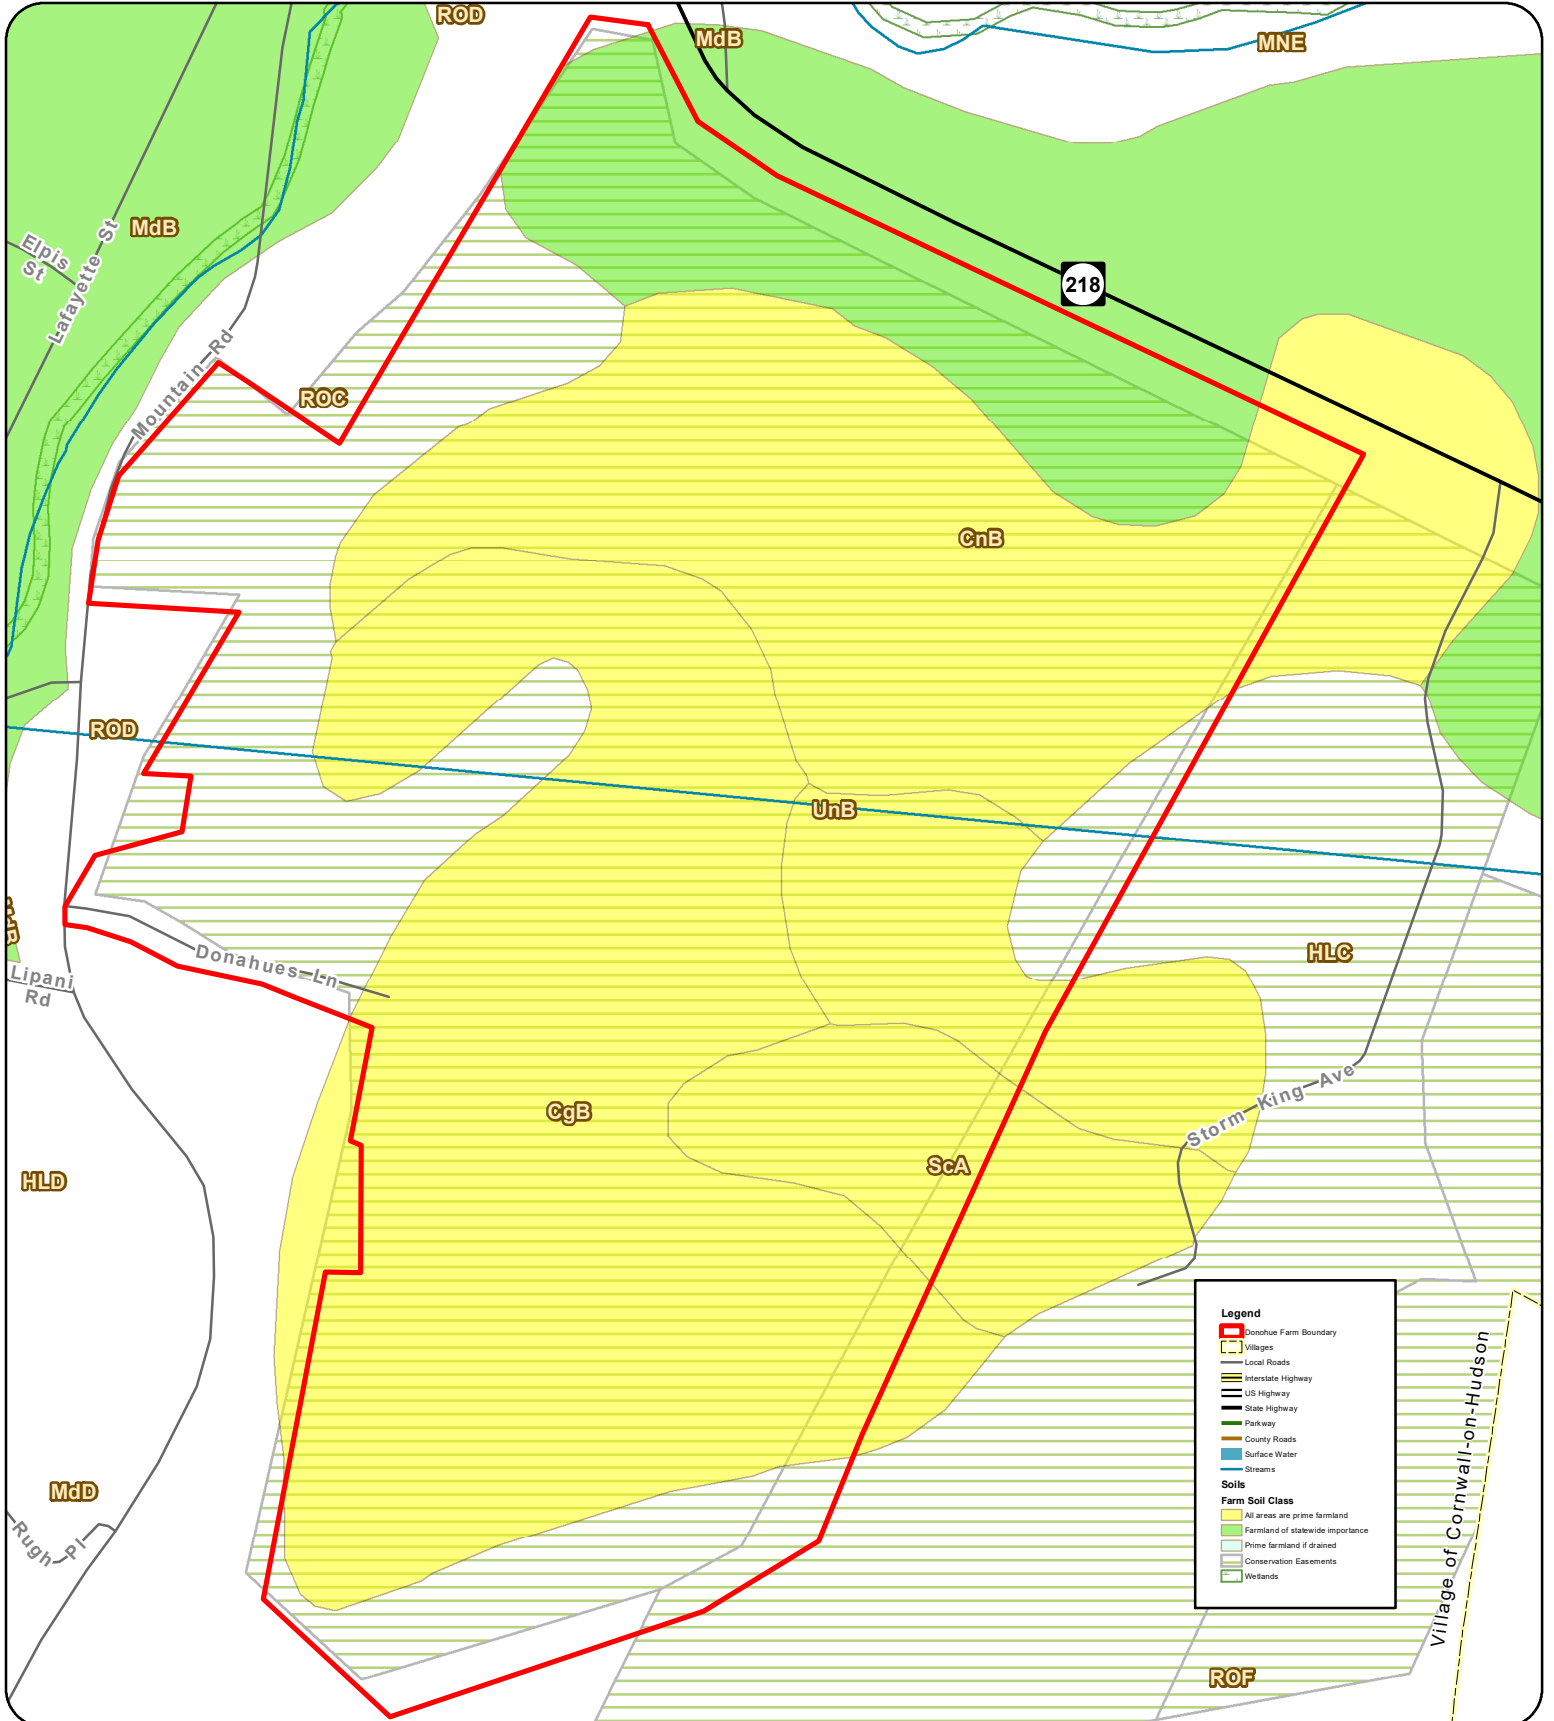

Donohue Farm
 47 Acres
 Orange County

www.HudsonValleyFarmlandFinder.com

HUDSON VALLEY FARMLINK NETWORK

A Project of American Farmland Trust

Legend

- Donohue Farm Boundary
- Villages
- Local Roads
- Interstate Highway
- US Highway
- State Highway
- County Roads
- Parkway
- Surface Water
- Streams

Soils

Farm Soil Class

- All areas are prime farmland
- Farmland of statewide importance
- Prime farmland if drained
- Conservation Easements
- Wetlands

For illustration purposes only, not for legal or navigational use.
 Data Sources: NYSGIS Clearinghouse, USDA NRCS, USGS, USFWS