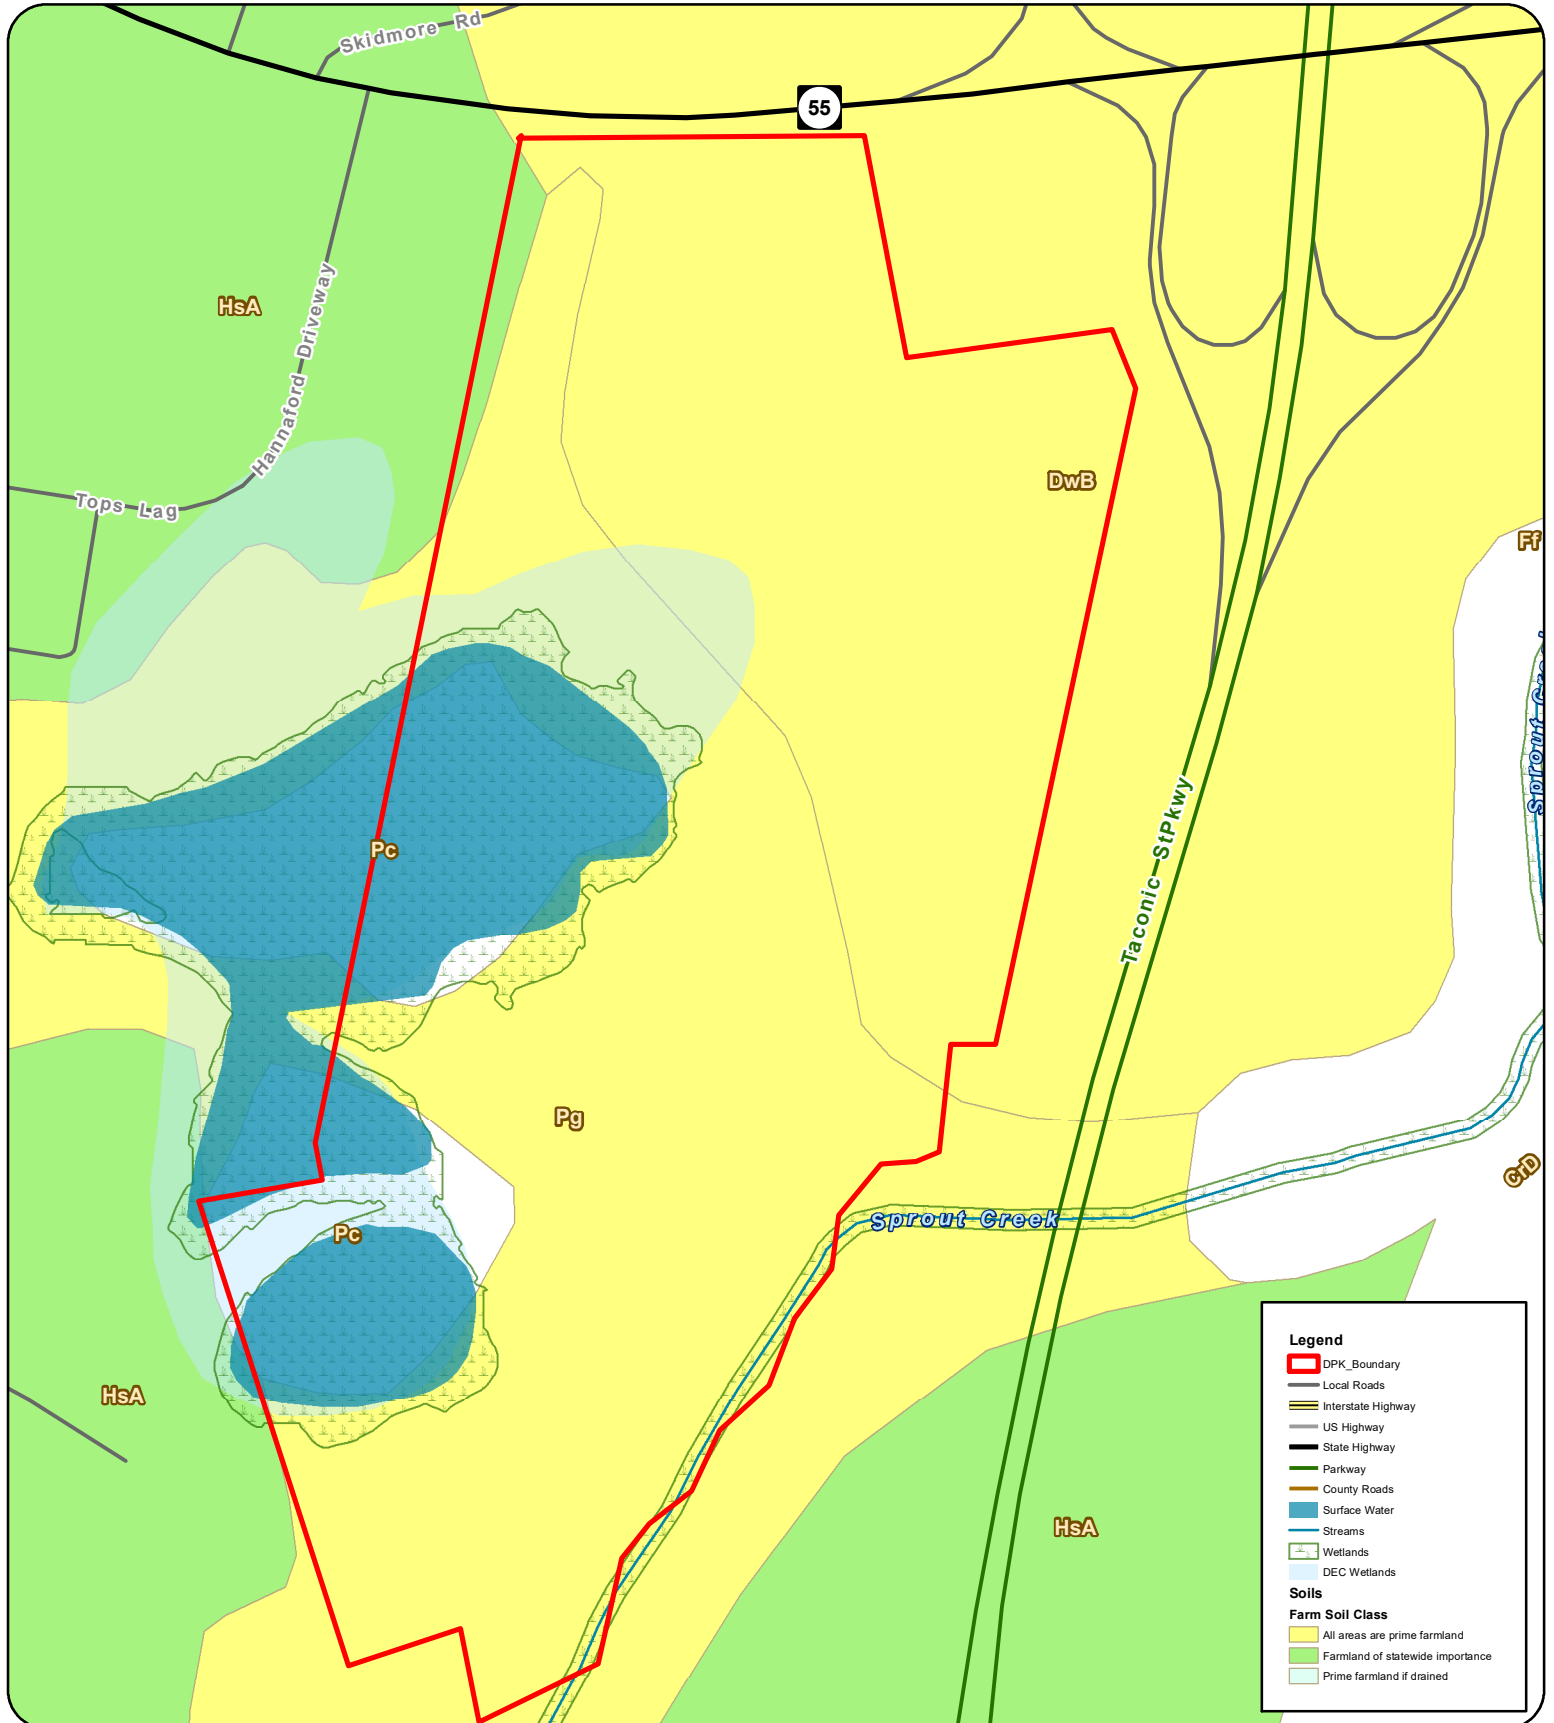

DPK Property
 32 Acres
 Dutchess County
www.HudsonValleyFarmlandFinder.com

HUDSON VALLEY
**FARMLINK
 NETWORK**
 A Project of American Farmland Trust

For illustration purposes only, not for legal or navigational use.
 Data Sources: NYSGIS Clearinghouse, USDA NRCS, USGS, USFWS