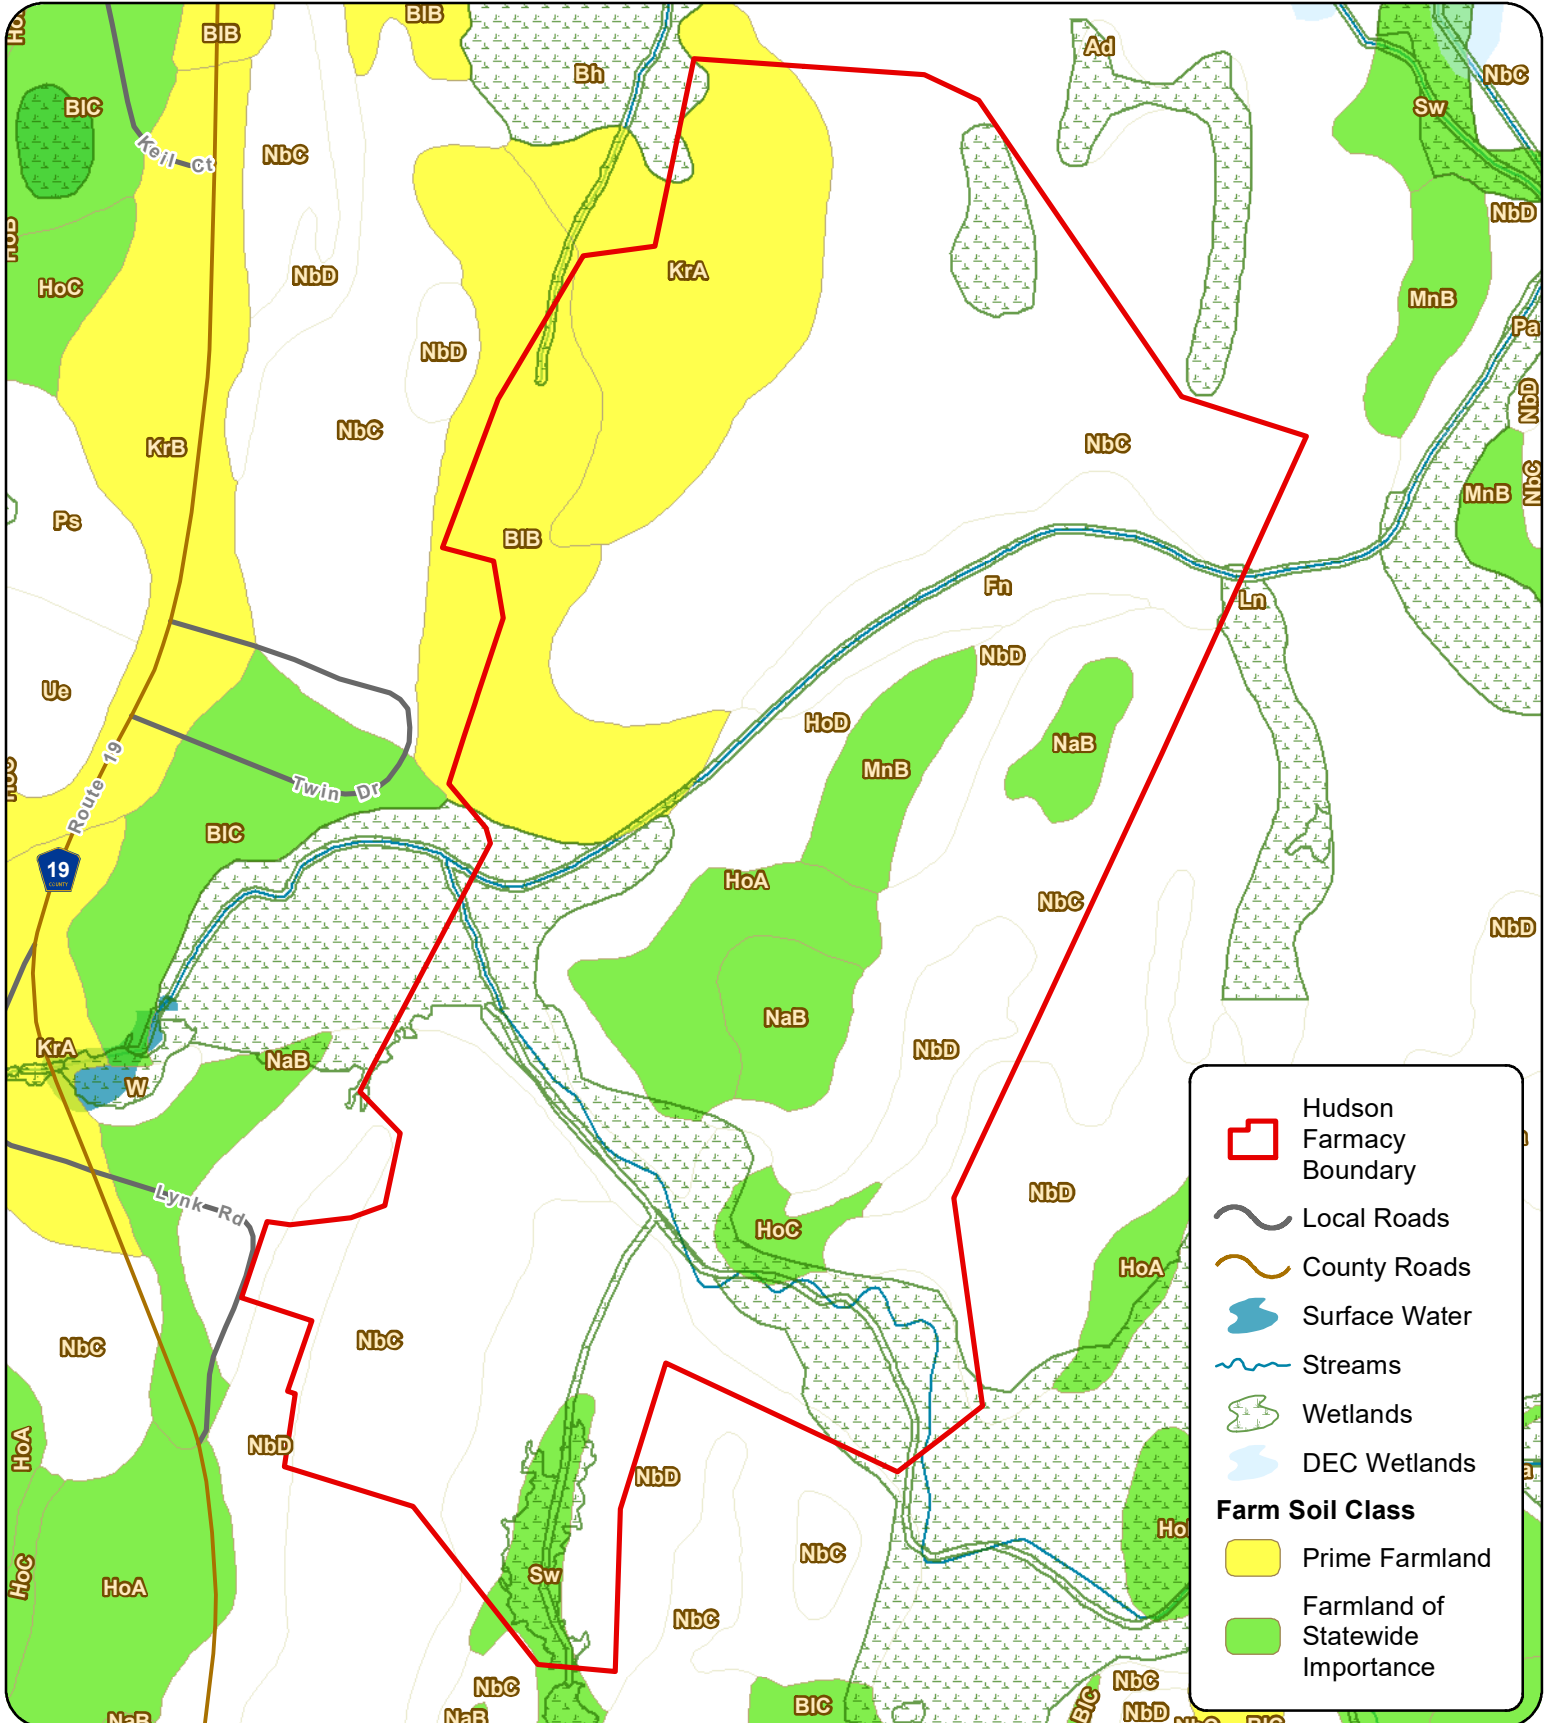

HUDSON VALLEY FARMLINK NETWORK

A Project of American Farmland Trust

Hudson Farmacy
170 Acres-Columbia County
www.HudsonValleyFarmlandFinder.com

For illustration purposes only, not for legal or navigational use.
Data Sources: NYSGIS Clearinghouse, USDA NRCS, USGS, USFWS