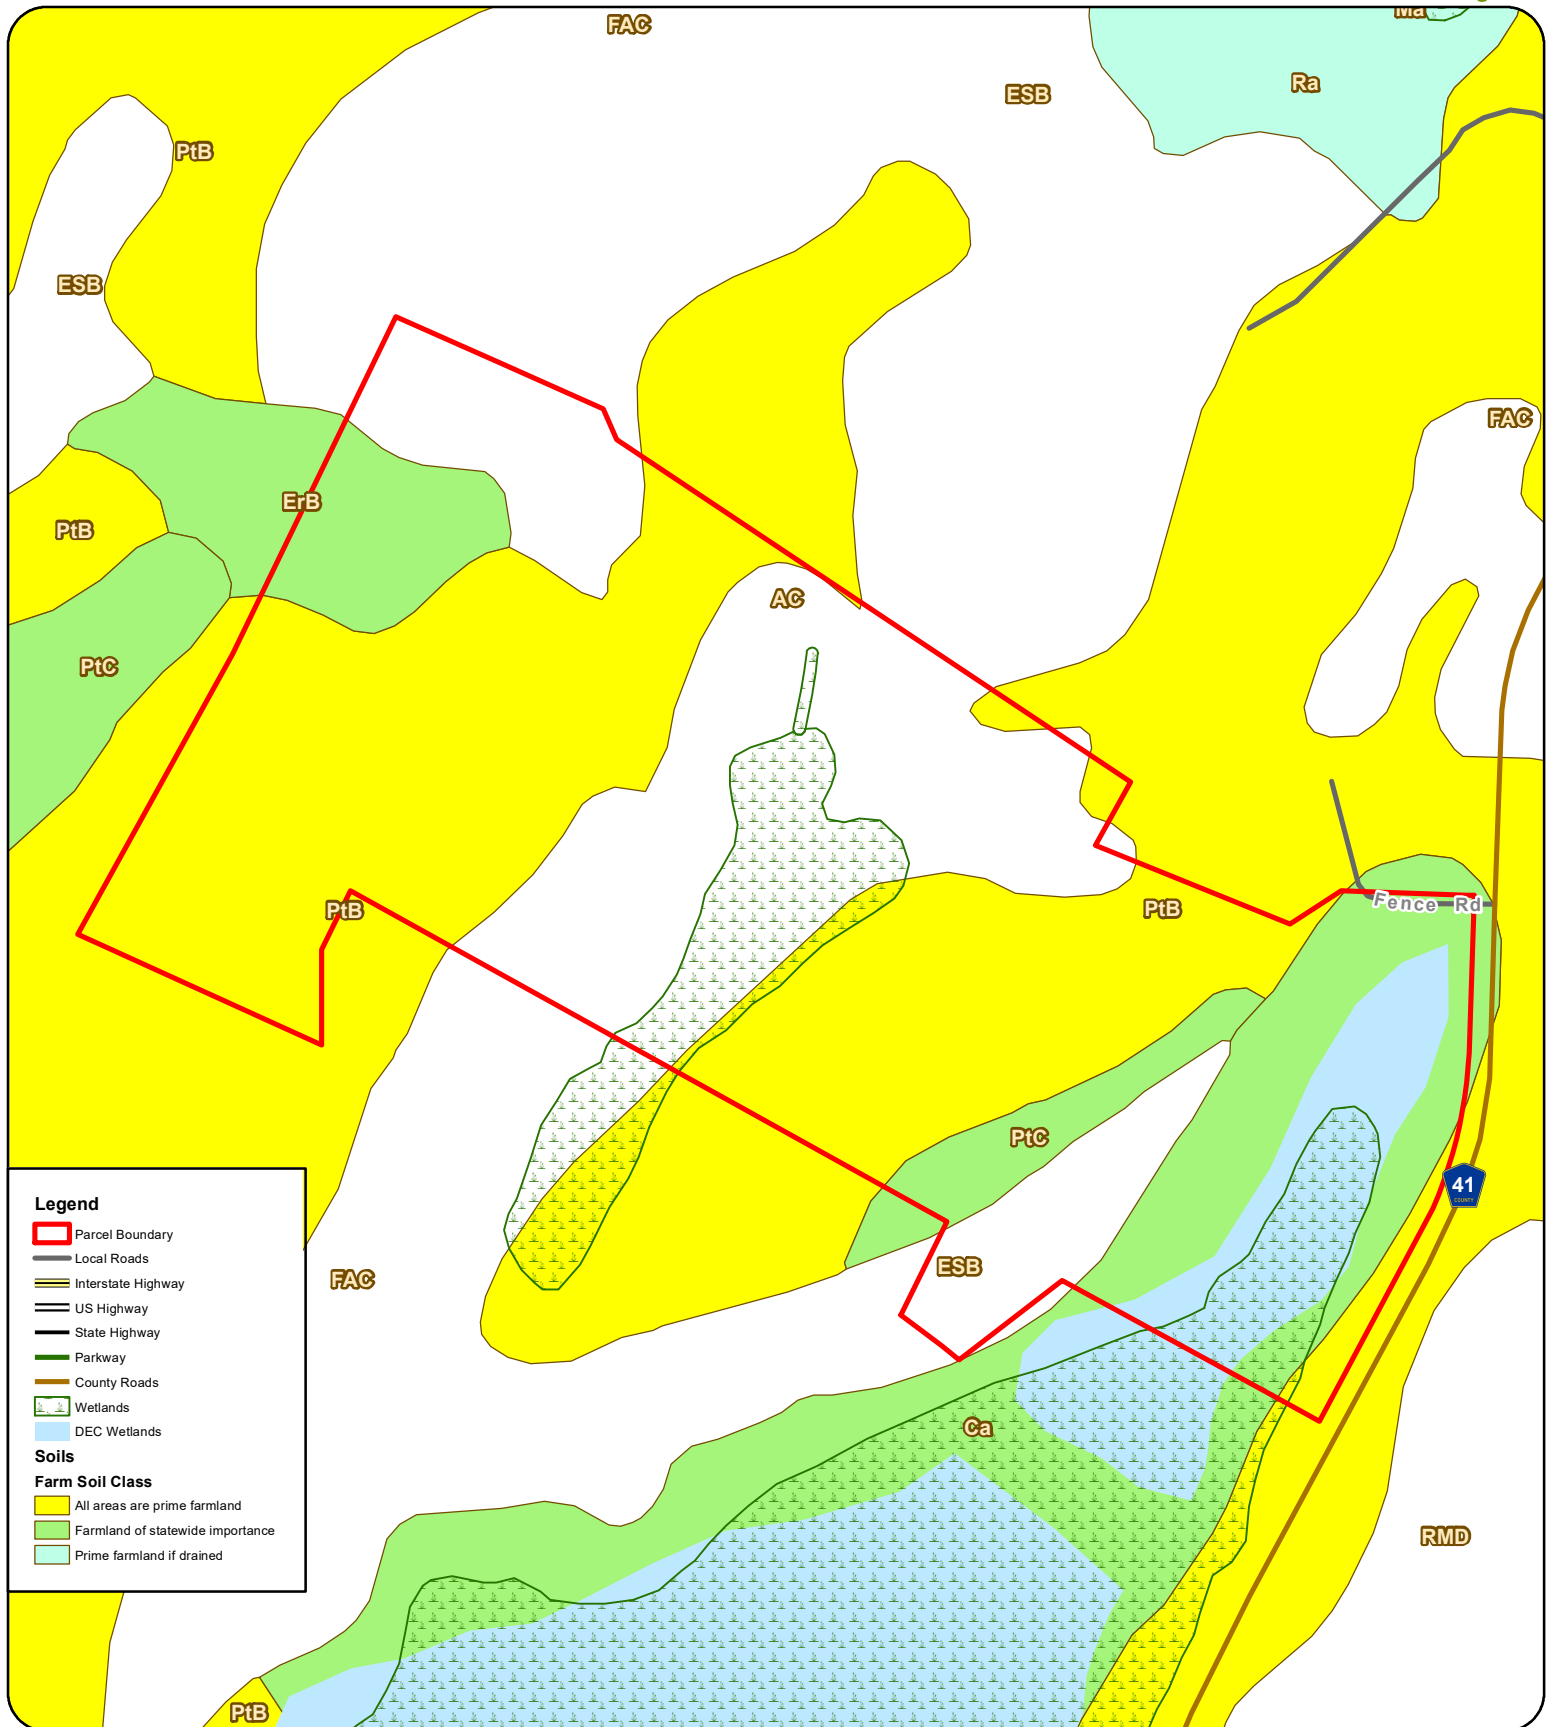

HUDSON VALLEY FARMLINK NETWORK

A Project of American Farmland Trust

Legend

- Parcel Boundary
- Local Roads
- Interstate Highway
- US Highway
- State Highway
- Parkway
- County Roads
- Wetlands
- DEC Wetlands

Soils

Farm Soil Class

- All areas are prime farmland
- Farmland of statewide importance
- Prime farmland if drained