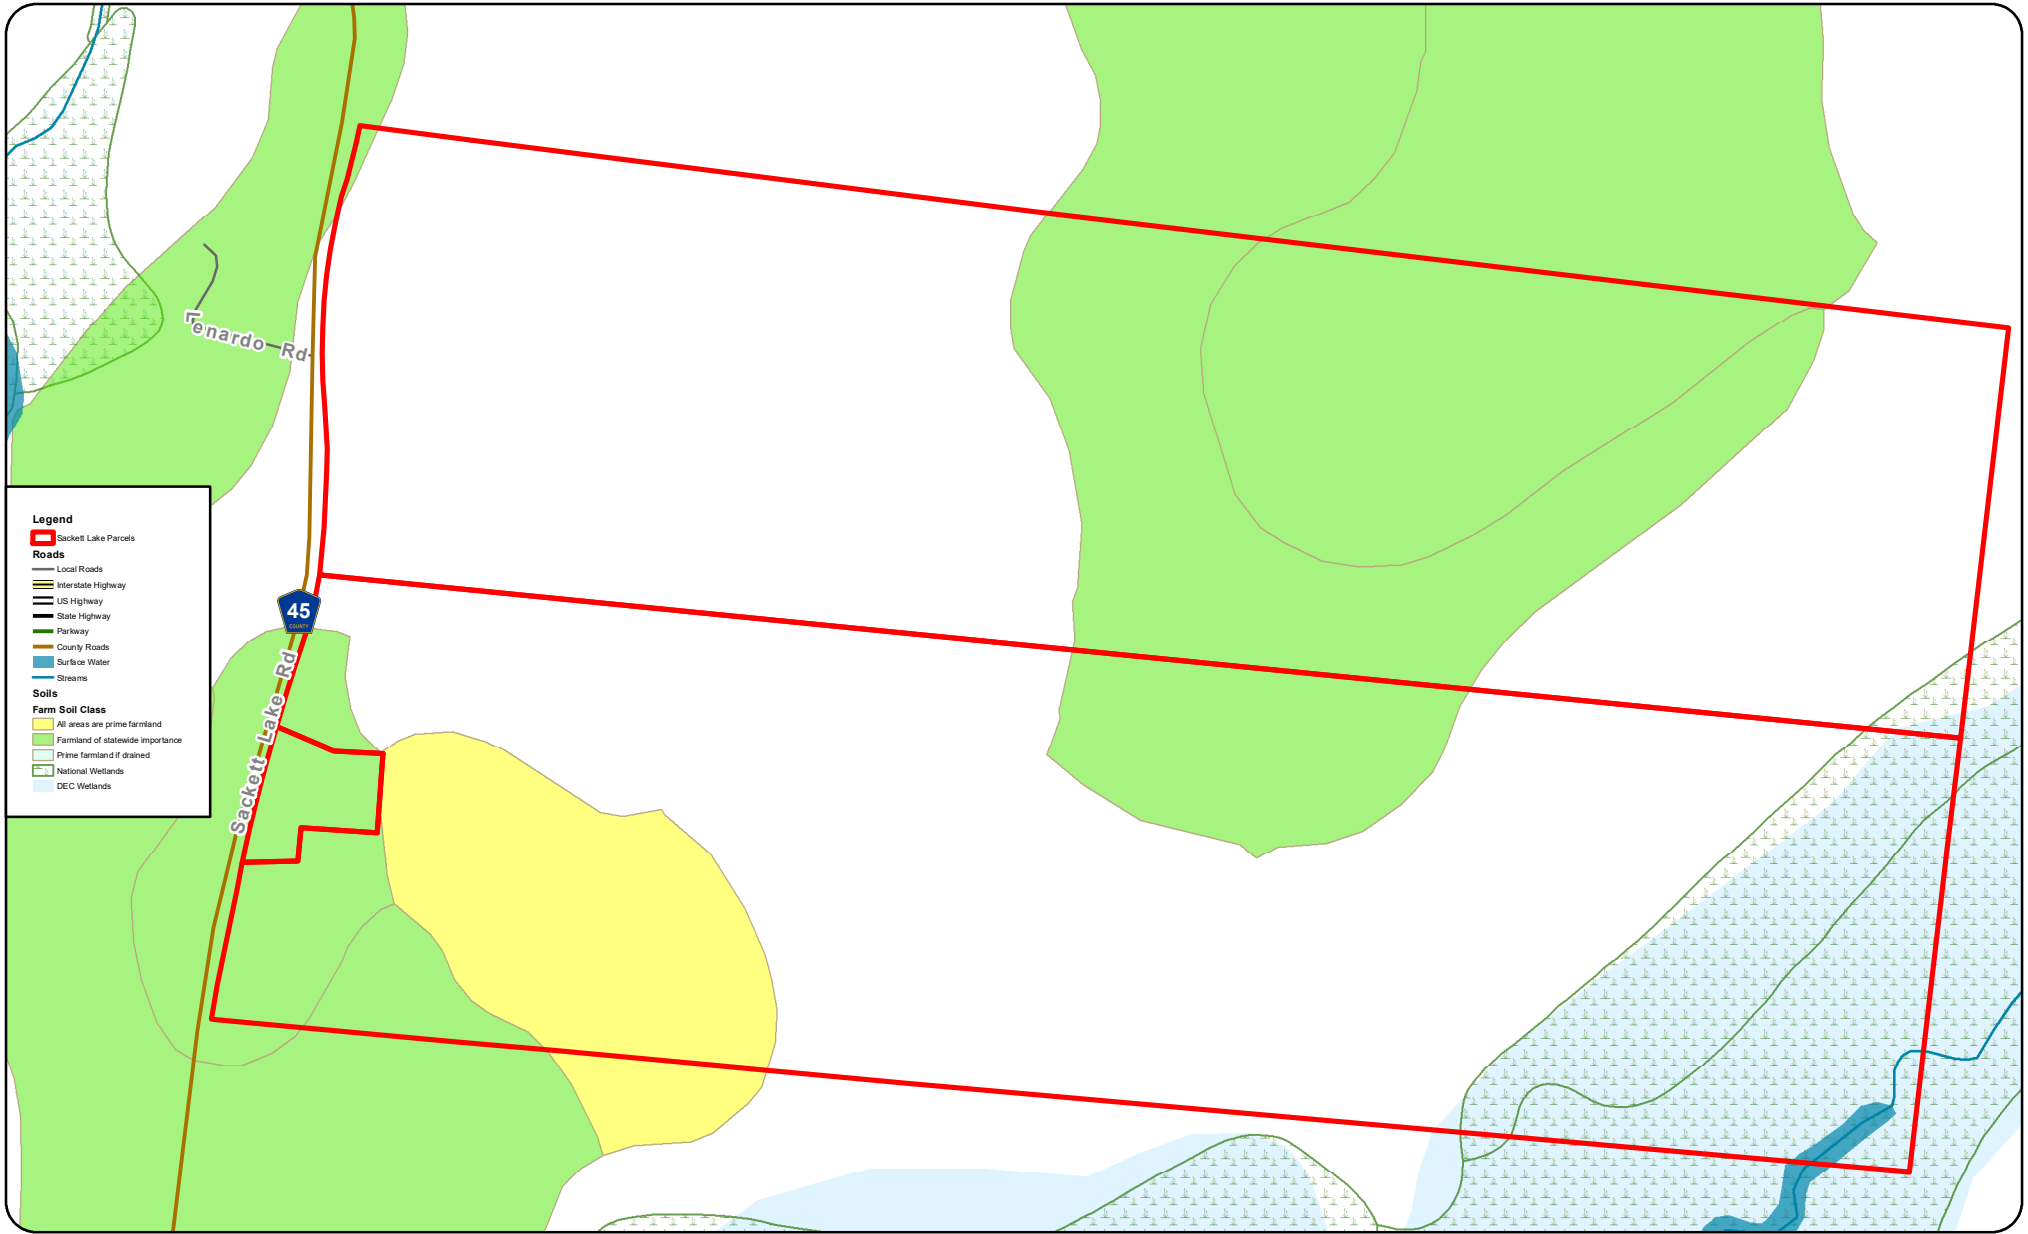

Sackett Lake
Sullivan County

www.HudsonValleyFarmlandFinder.com

HUDSON VALLEY FARMLINK NETWORK

A Project of American Farmland Trust

Legend

- Sackett Lake Parcels
- Roads**
 - Local Roads
 - Interstate Highway
 - US Highway
 - State Highway
 - Parkway
 - County Roads
 - Surface Water
 - Streams
- Soils**
 - Farm Soil Class
 - All areas are prime farmland
 - Farmland of statewide importance
 - Prime farmland if drained
 - National Wetlands
 - DEC Wetlands

For illustration purposes only, not for legal or navigational use.
Data Sources: NYSGIS Clearinghouse, USDA NRCS, USGS, USFWS