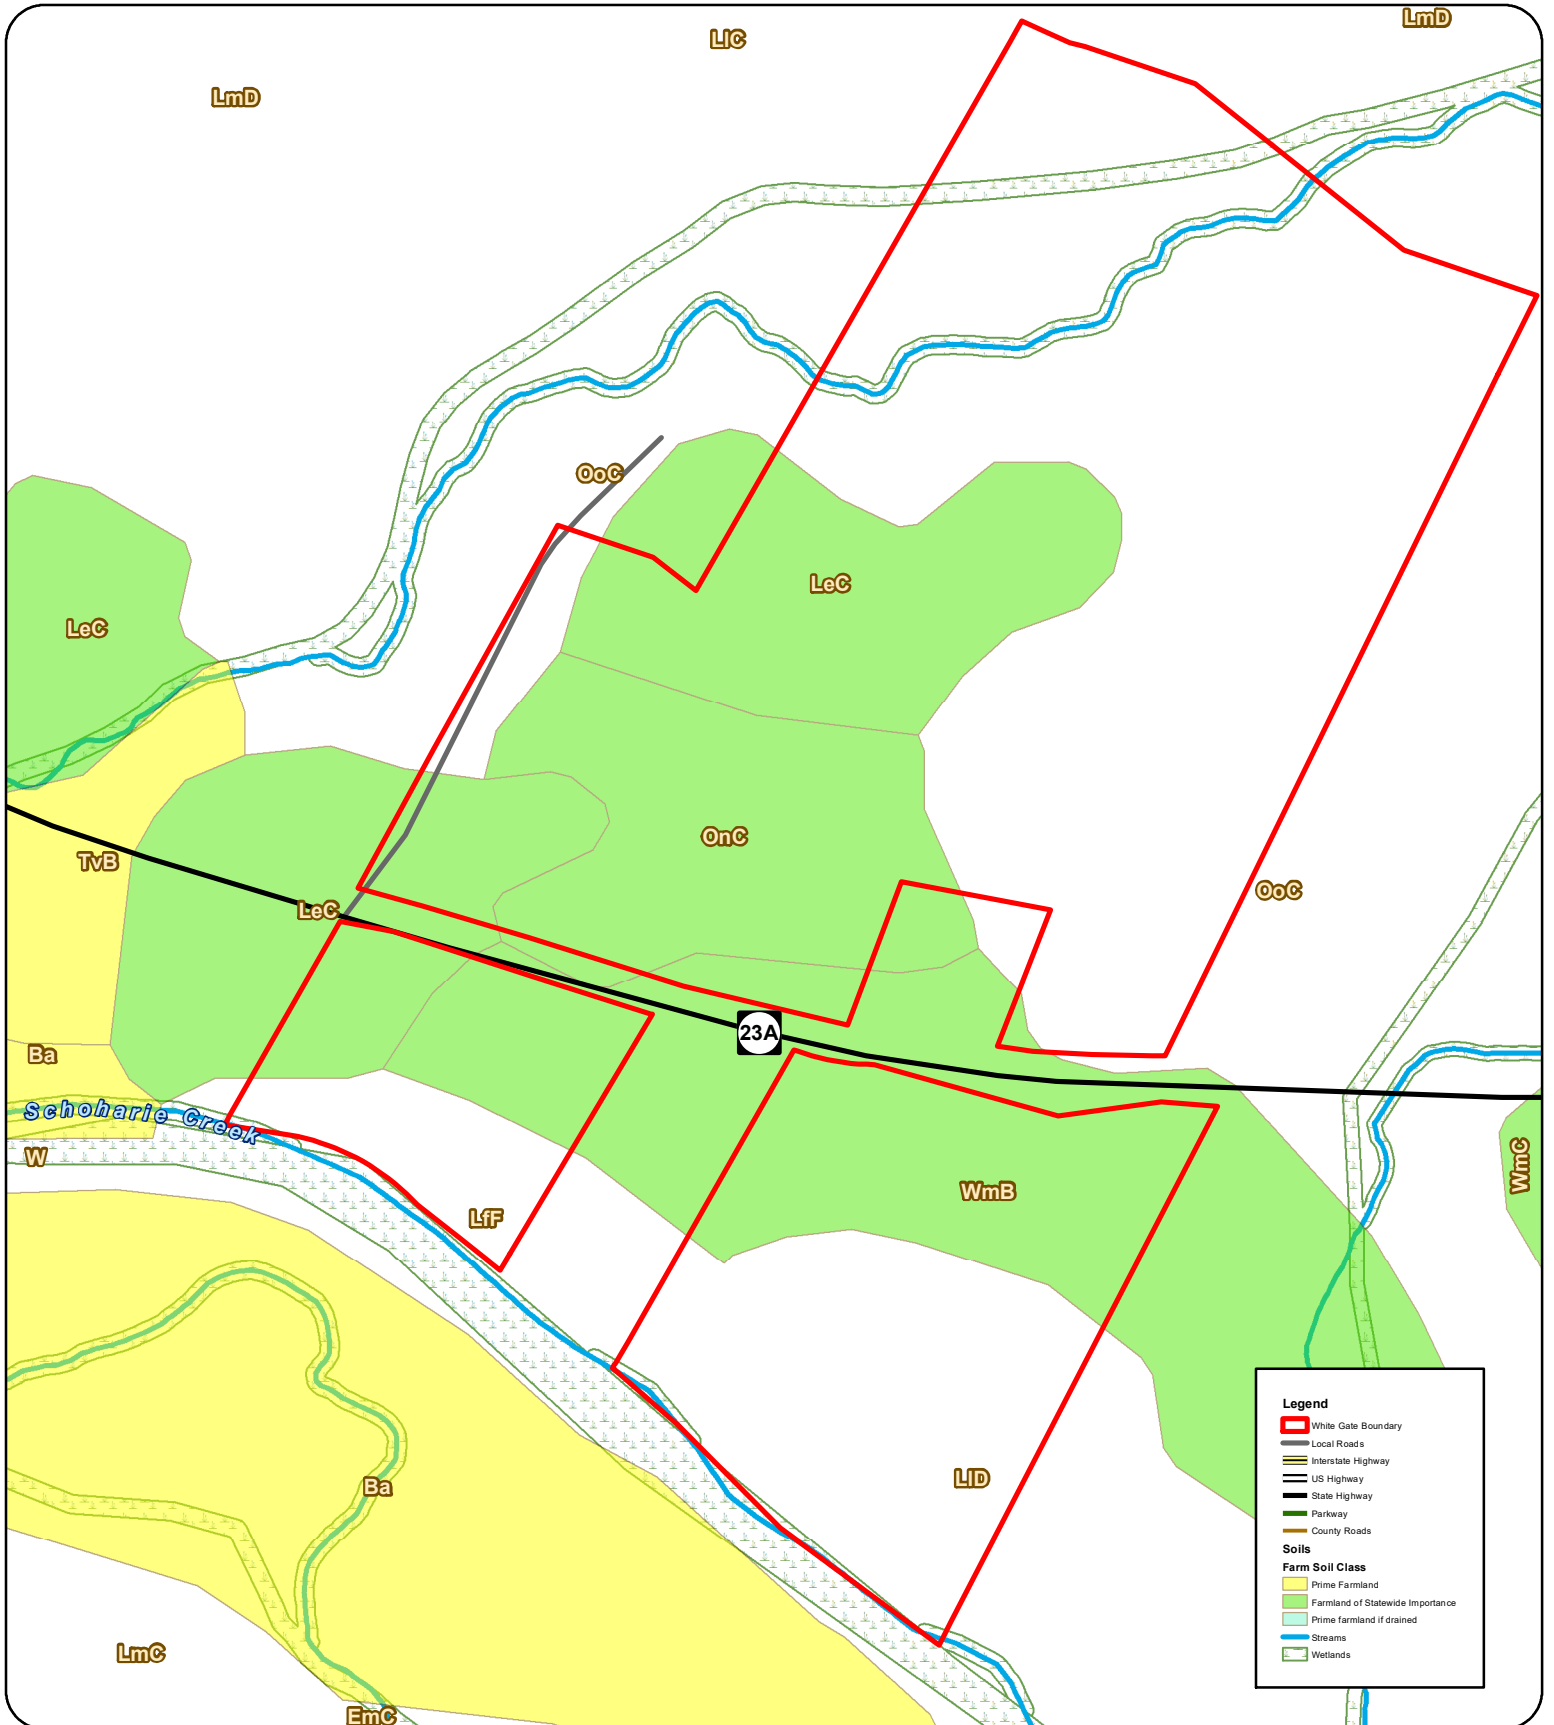

White Gate Farm  
 40 Acres-Greene County  
[www.HudsonValleyFarmlandFinder.com](http://www.HudsonValleyFarmlandFinder.com)

# HUDSON VALLEY FARMLINK NETWORK

A Project of American Farmland Trust

For illustration purposes only, not for legal or navigational use.  
 Data Sources: NYSGIS Clearinghouse, USDA NRCS, USGS, USFWS