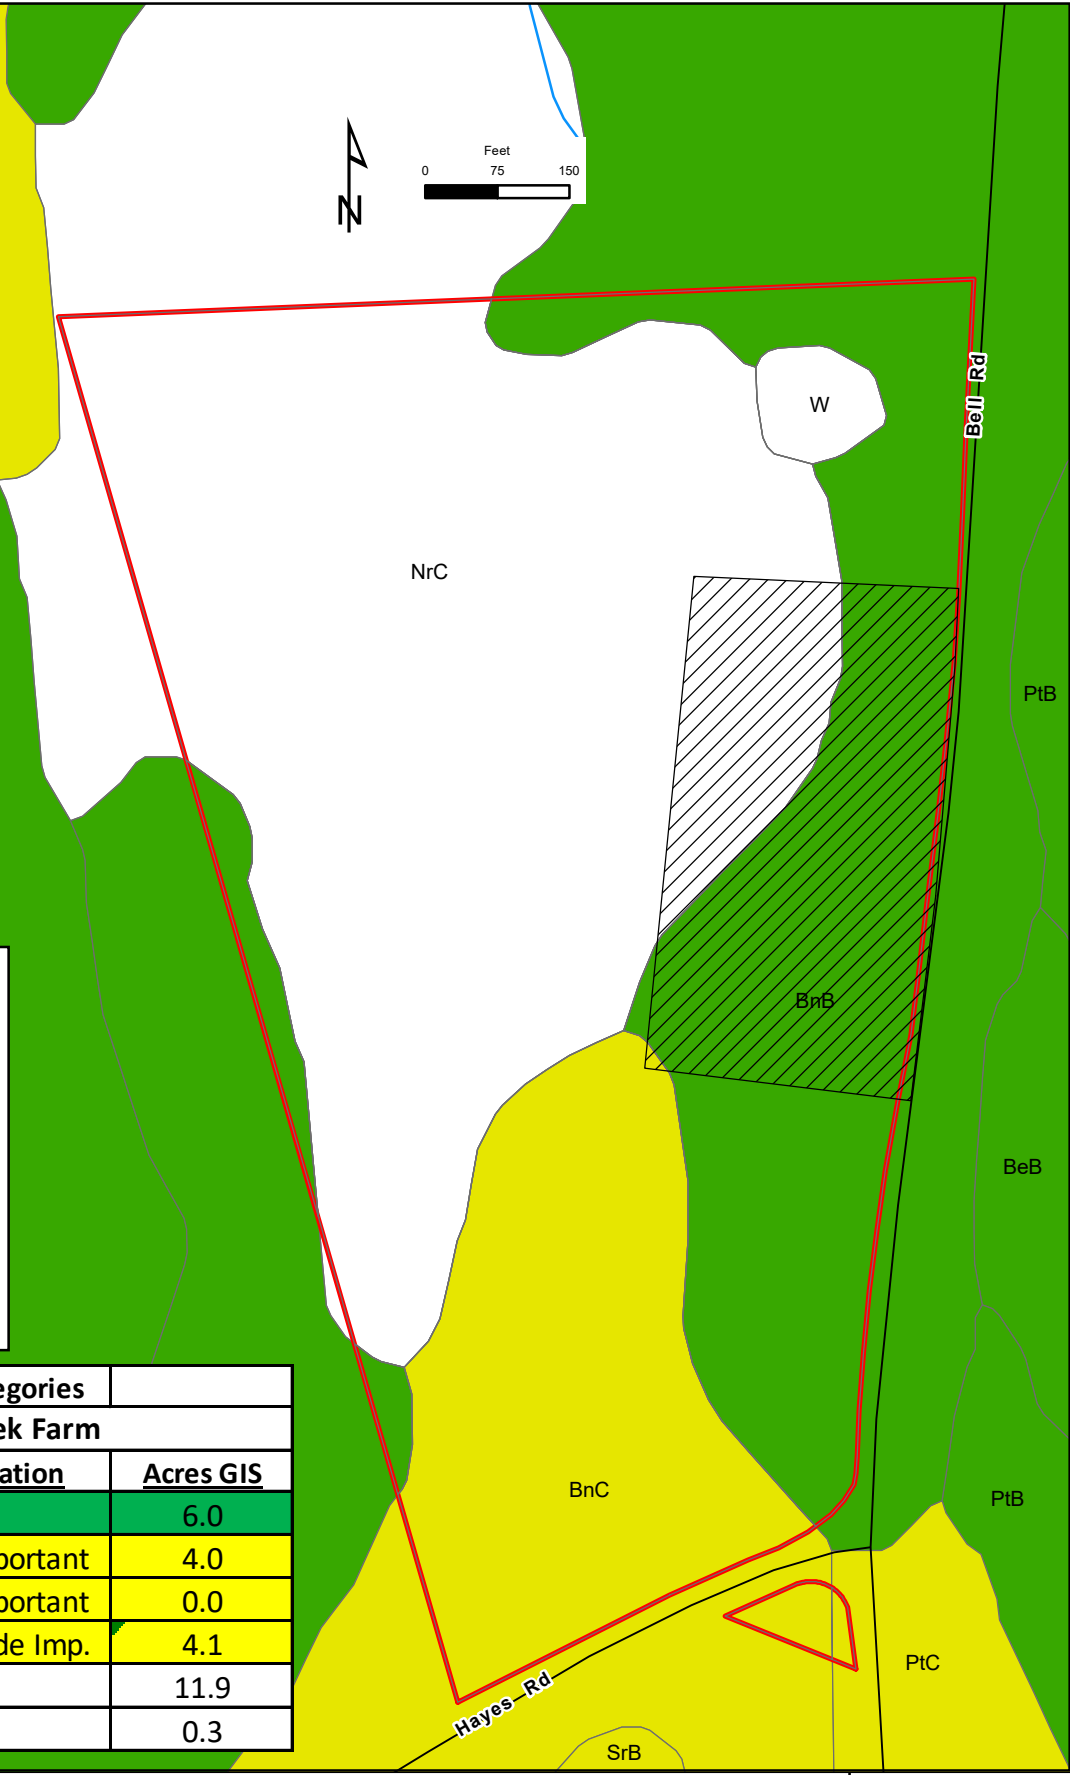

Index map of the Town of Schaghticoke

Legend:

- Parcel Boundary
- Farmstead Area

NRCS Soil Categories

- Prime
- Statewide Important
- Other
- Roads

NRCS Soil Categories		
Paul Zombek Farm		
Soil Type	Soil Classification	Acres GIS
BnB	Prime	6.0
BnC	Statewide Important	4.0
PtC	Statewide Important	0.0
Total Statewide Imp.		4.1
NrC	Other	11.9
W	Other	0.3

NRCS Soils Map
 Paul Zombek Farm
 339 Bell Road
 Schaghticoke, NY
 24 +/- acres

drawn:	ASA
date:	2/12/21
scale:	1 inch = 200 feet